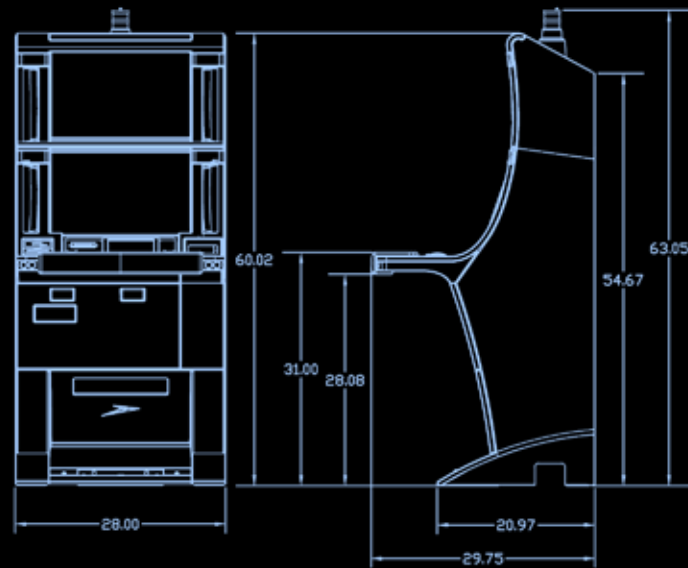

22" Model Specifications

- 22" high-definition top widescreen
- Provides the comfort and sightlines of a slant top with the convenience and footprint of an upright slot
- Emotive lighting for visual appeal and enhanced game experience
- Comfort features of leg clearance and an integrated footrest
- Ergonomic screen positioning for reduced glare
- Synergy of padded armrest and button panel delivers high level of comfort
- Ease of play enhanced by intuitively located player interfaces
- Space for networking gear provided in base
- Low 60" dual screen-height for improved casino sightlines
- Common elements from *BLUEBIRD*®2
- Powered by *CPU-NXT*®2 technology platform
- *BOSE*® audio experience
- Dynamic and fully programmable button panel

BOSE® is a registered trademark of Bose Corporation.