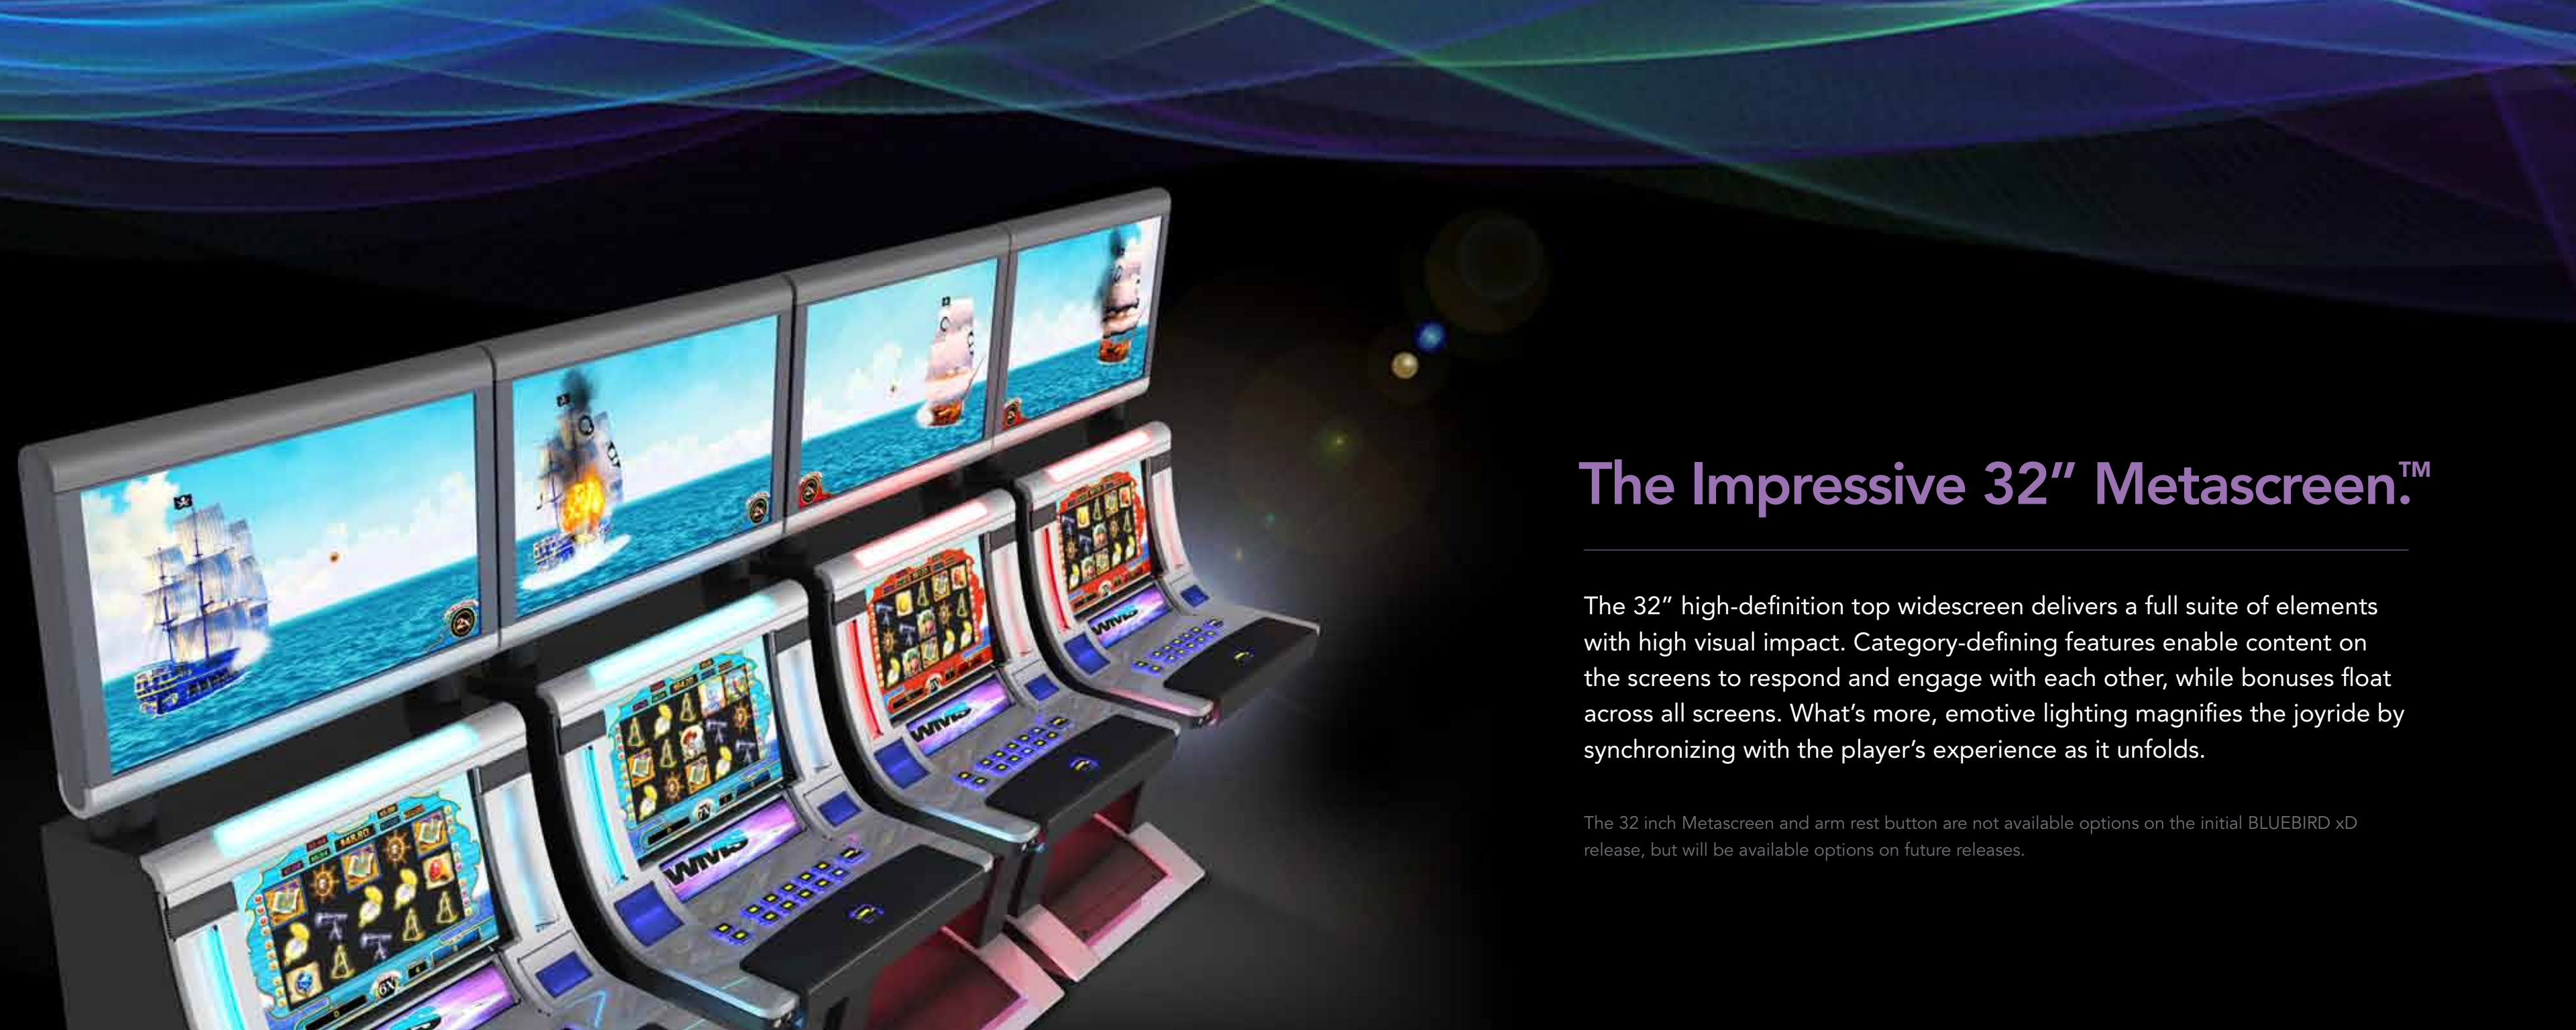

The 32 inch Metascreen and arm rest button are not available options on the initial *BLUEBIRD xD* release, but will be available options on future releases.

Powerful Options.

- Available in Video and 3-Reel or 5-Reel Mechanical Transmissive Reels® versions
- Allows operators to alternate from Video to Mechanical

The Impressive 32" Metascreen.™

The 32" high-definition top widescreen delivers a full suite of elements with high visual impact. Category-defining features enable content on the screens to respond and engage with each other, while bonuses float across all screens. What's more, emotive lighting magnifies the joyride by synchronizing with the player's experience as it unfolds.

The 32 inch Metascreen and arm rest button are not available options on the initial BLUEBIRD xD release, but will be available options on future releases.

22" Model Specifications

- 22" high-definition top widescreen
- Provides the comfort and sightlines of a slant top with the convenience and footprint of an upright slot
- Emotive lighting for visual appeal and enhanced game experience
- Comfort features of leg clearance and an integrated footrest
- Ergonomic screen positioning for reduced glare
- Synergy of padded armrest and button panel delivers high level of comfort
- Ease of play enhanced by intuitively located player interfaces
- Space for networking gear provided in base
- Low 60" dual screen-height for improved casino sightlines
- Common elements from *BLUEBIRD*®2
- Powered by *CPU-NXT*®2 technology platform
- *BOSE*® audio experience
- Dynamic and fully programmable button panel