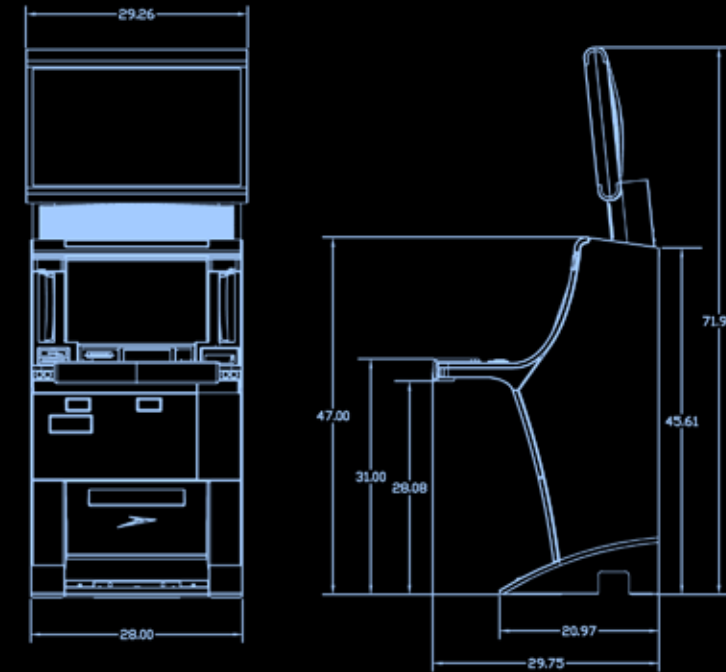

32" Model Specifications

- 32" high-definition top widescreen
- Provides the comfort and sightlines of a slant top with the convenience and footprint of an upright slot
- Emotive lighting for visual appeal and enhanced game experience
- Comfort features of leg clearance and an integrated footrest
- Ergonomic screen positioning for reduced glare
- Synergy of padded armrest and button panel delivers high level of comfort
- Ease of play enhanced by intuitively located player interfaces
- Space for networking gear provided in base
- Common elements from *BLUEBIRD*®2
- Powered by *CPU-NXT*®2 technology platform
- *BOSE*® audio experience
- Dynamic and fully programmable button panel

BOSE® is a registered trademark of Bose Corporation.